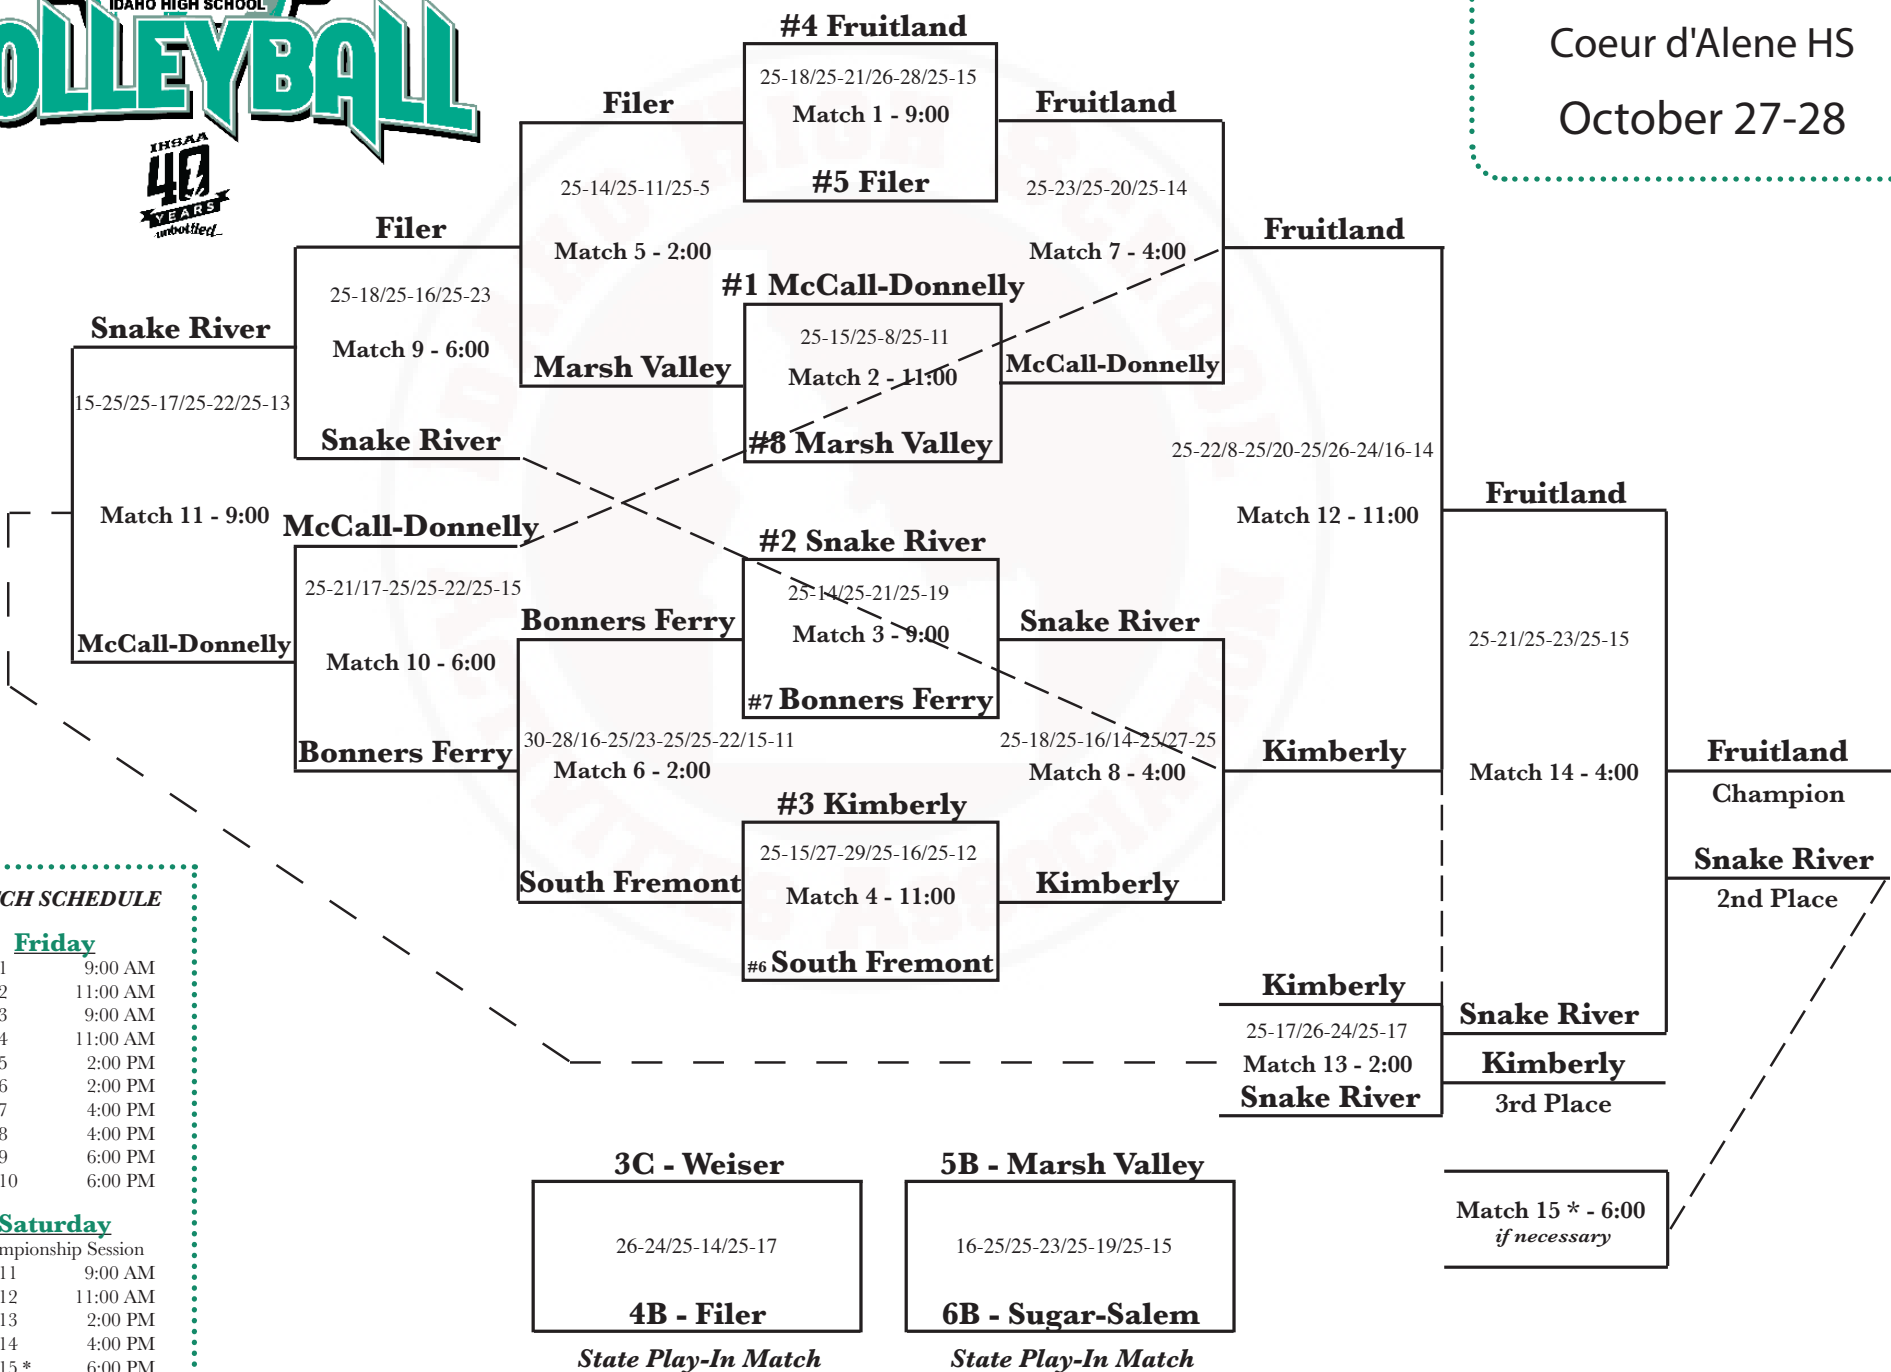

3A
 Coeur d'Alene HS
 October 27-28

MATCH SCHEDULE

Friday

| | |
|----------|----------|
| Match 1 | 9:00 AM |
| Match 2 | 11:00 AM |
| Match 3 | 9:00 AM |
| Match 4 | 11:00 AM |
| Match 5 | 2:00 PM |
| Match 6 | 2:00 PM |
| Match 7 | 4:00 PM |
| Match 8 | 4:00 PM |
| Match 9 | 6:00 PM |
| Match 10 | 6:00 PM |

Saturday

| | |
|----------------------|----------|
| Championship Session | |
| Match 11 | 9:00 AM |
| Match 12 | 11:00 AM |
| Match 13 | 2:00 PM |
| Match 14 | 4:00 PM |
| Match 15 * | 6:00 PM |